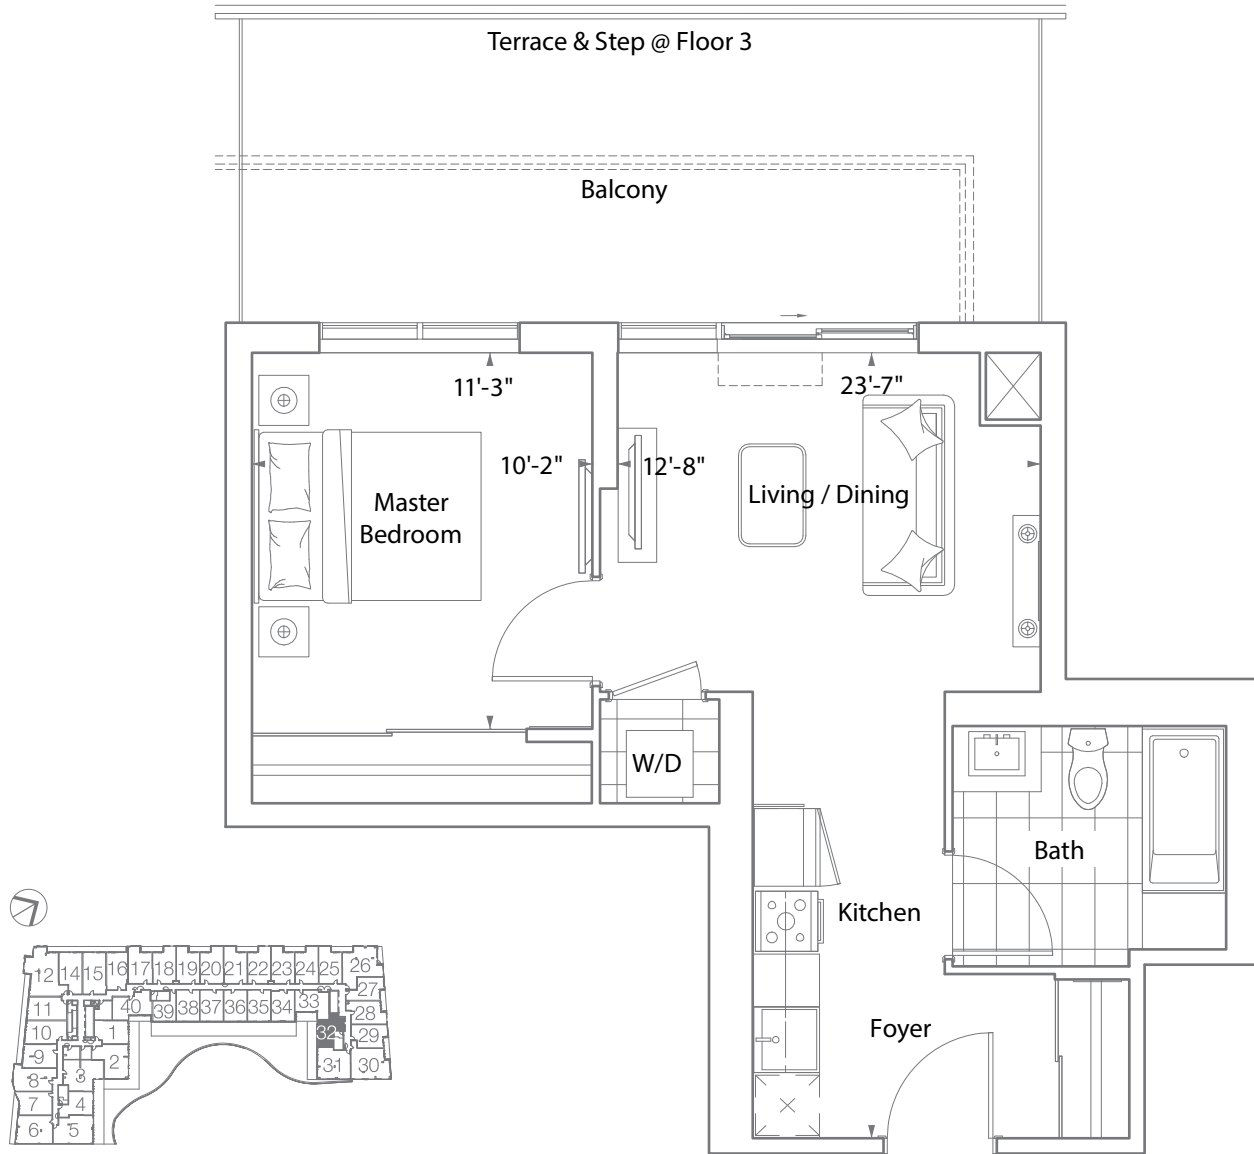

CANOPY

TOWERS

SUITE 1H(BF) 1 BEDROOM 540 SQ. FT.

Balcony 80 Sq.Ft.

Terrace 140 Sq.Ft. @ 3rd Floor

FLOOR 3

FLOOR 4

FLOOR 5

FLOOR 6

Note: Fine print. All prices, figures, sizes, specifications and information are subject to change without notice. E. & O.E. All areas and stated dimensions are approximate. Actual usable floor space, living area and square footage may vary from stated floor area. All illustrations are artist's concept only. The unit shown may be the reverse of the unit purchased. The purchase price does not include any furniture. © 2020 Liberty Development Corporation. All rights reserved.