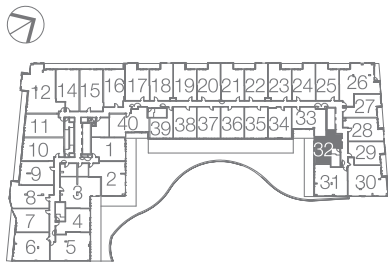

CANOPY

TOWERS

SUITE 1H(BF) 1 BEDROOM 540 SQ. FT.

Balcony 80 Sq.Ft.

Terrace 140 Sq.Ft. @ 3rd Floor

FLOOR 3

FLOOR 4

FLOOR 5

FLOOR 6

Note: Fine print. All prices, figures, sizes, specifications and information are subject to change without notice. E. & O.E. All areas and stated dimensions are approximate. Actual usable floor space, living area and square footage may vary from stated floor area. All illustrations are artist's concept only. The unit shown may be the reverse of the unit purchased. The purchase price does not include any furniture. © 2020 Liberty Development Corporation. All rights reserved.