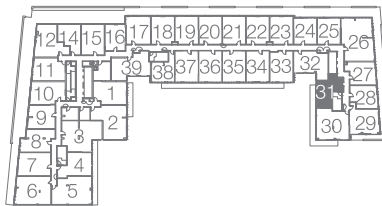

CANOPY

TOWERS

SUITE 1H(BF) 1 BEDROOM 540 SQ. FT.

Balcony 80 Sq.Ft.

Terrace 140 Sq.Ft. @ 3rd Floor

FLOOR 3

FLOOR 4

FLOOR 5

FLOOR 6

Note: Fine print. All prices, figures, sizes, specifications and information are subject to change without notice. E. & O.E. All areas and stated dimensions are approximate. Actual usable floor space, living area and square footage may vary from stated floor area. All illustrations are artist's concept only. The unit shown may be the reverse of the unit purchased. The purchase price does not include any furniture. © 2020 Liberty Development Corporation. All rights reserved.