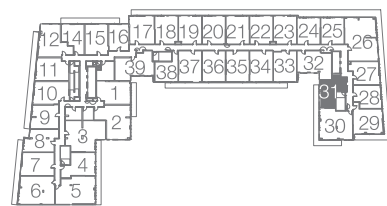

CANOPY

TOWERS

SUITE 1H(BF) 1 BEDROOM 540 SQ. FT.

Balcony 80 Sq.Ft.

Terrace 140 Sq.Ft. @ 3rd Floor

FLOOR 3

FLOOR 4

FLOOR 5

FLOOR 6

Note: Fine print. All prices, figures, sizes, specifications and information are subject to change without notice. E. & O.E. All areas and stated dimensions are approximate. Actual usable floor space, living area and square footage may vary from stated floor area. All illustrations are artist's concept only. The unit shown may be the reverse of the unit purchased. The purchase price does not include any furniture. © 2020 Liberty Development Corporation. All rights reserved.