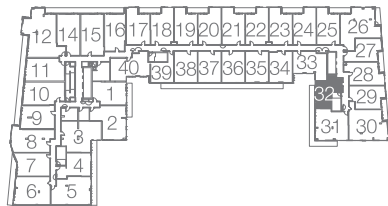

CANOPY

TOWERS

SUITE 1H(BF) 1 BEDROOM 540 SQ. FT.

Balcony 80 Sq.Ft.

Terrace 140 Sq.Ft. @ 3rd Floor

FLOOR 3

FLOOR 4

FLOOR 5

FLOOR 6

Note: Fine print. All prices, figures, sizes, specifications and information are subject to change without notice. E. & O.E. All areas and stated dimensions are approximate. Actual usable floor space, living area and square footage may vary from stated floor area. All illustrations are artist's concept only. The unit shown may be the reverse of the unit purchased. The purchase price does not include any furniture. © 2020 Liberty Development Corporation. All rights reserved.