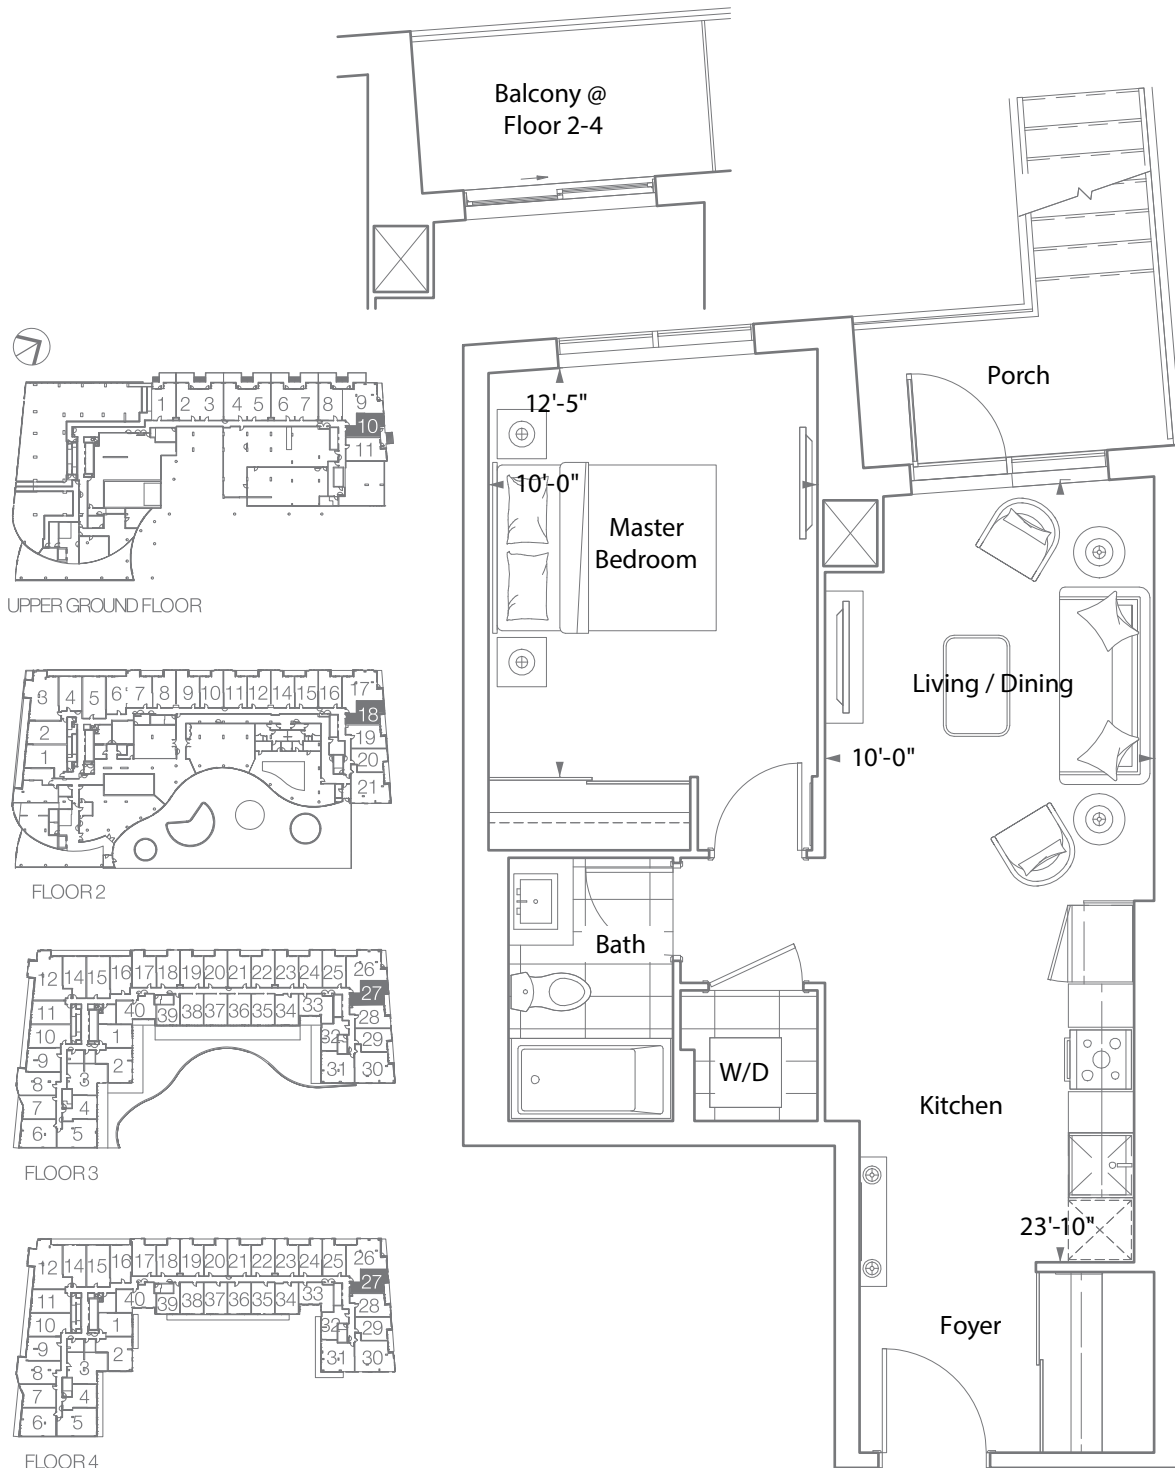

# CANOPY

## TOWERS

### SUITE 1L 1 BEDROOM 577 SQ. FT.

Balcony 35 Sq.Ft. @ 2nd, 3rd & 4th Floor

Porch 40 Sq.Ft. @ Upper Ground Floor

Note: Fine print. All prices, figures, sizes, specifications and information are subject to change without notice. E. & O.E. All areas and stated dimensions are approximate. Actual usable floor space, living area and square footage may vary from stated floor area. All illustrations are artist's concept only. The unit shown may be the reverse of the unit purchased. The purchase price does not include any furniture. © 2020 Liberty Development Corporation. All rights reserved.