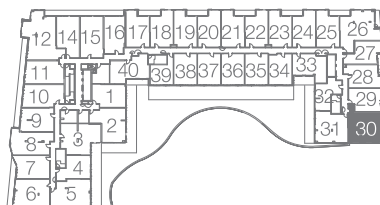

CANOPY

TOWERS

SUITE 3A 3 BEDROOM 970 SQ. FT.
Balcony 40 Sq.Ft.

FLOOR 2

FLOOR 3

FLOOR 4

Note: Fine print. All prices, figures, sizes, specifications and information are subject to change without notice. E. & O.E. All areas and stated dimensions are approximate. Actual usable floor space, living area and square footage may vary from stated floor area. All illustrations are artist's concept only. The unit shown may be the reverse of the unit purchased. The purchase price does not include any furniture. © 2020 Liberty Development Corporation. All rights reserved.