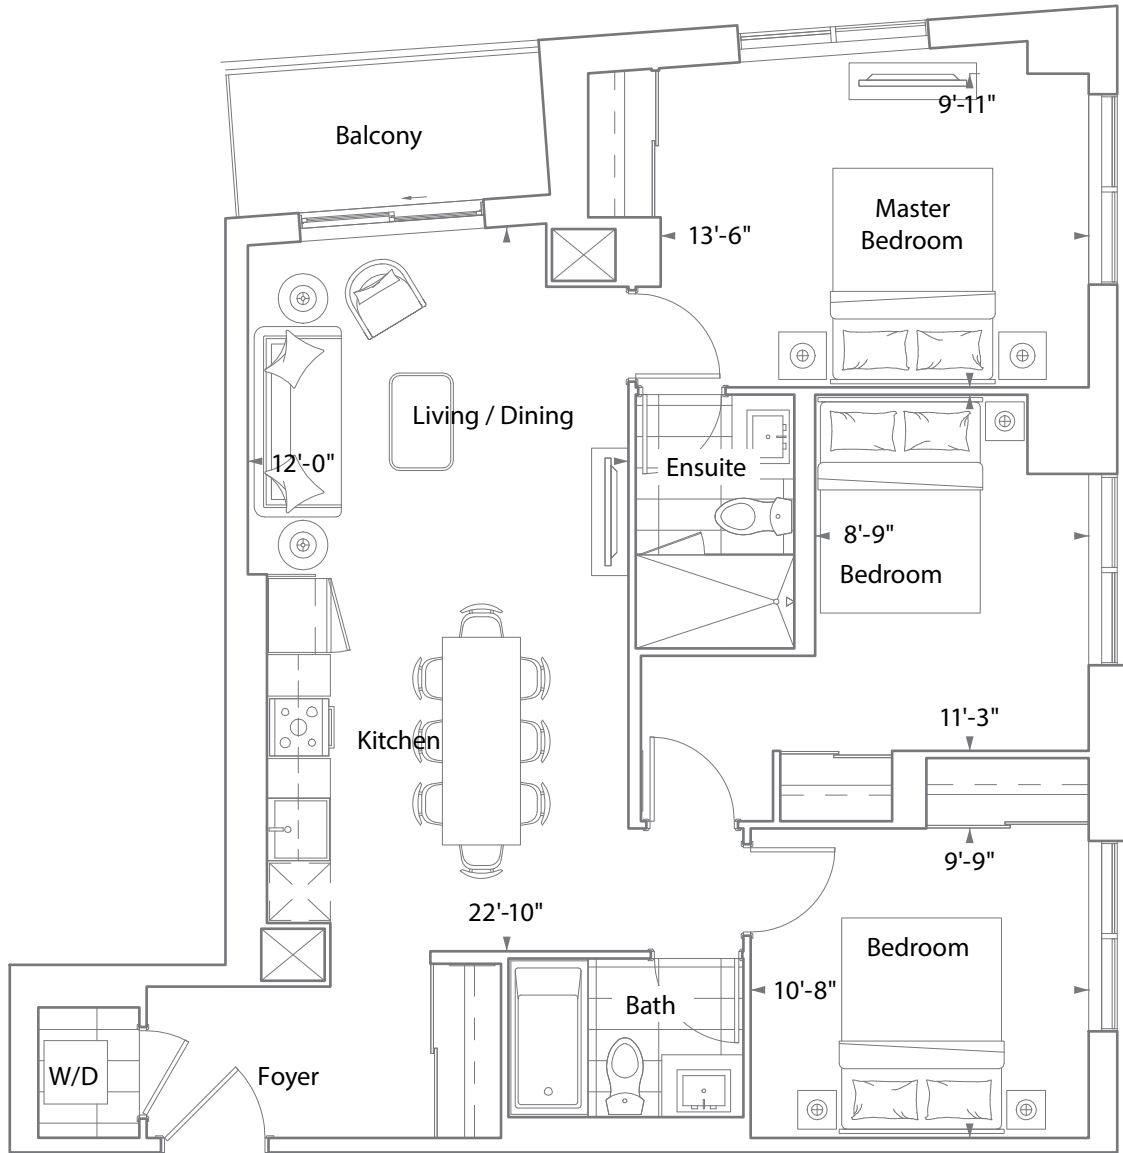

CANOPY

TOWERS

SUITE 3A 3 BEDROOM 970 SQ. FT.
Balcony 40 Sq.Ft.

FLOOR 2

FLOOR 3

FLOOR 4

Note: Fine print. All prices, figures, sizes, specifications and information are subject to change without notice. E. & O.E. All areas and stated dimensions are approximate. Actual usable floor space, living area and square footage may vary from stated floor area. All illustrations are artist's concept only. The unit shown may be the reverse of the unit purchased. The purchase price does not include any furniture. © 2020 Liberty Development Corporation. All rights reserved.