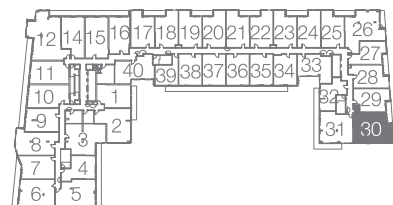

CANOPY

TOWERS

SUITE 3A 3 BEDROOM 970 SQ. FT.
Balcony 40 Sq.Ft.

FLOOR 2

FLOOR 3

FLOOR 4

Note: Fine print. All prices, figures, sizes, specifications and information are subject to change without notice. E. & O.E. All areas and stated dimensions are approximate. Actual usable floor space, living area and square footage may vary from stated floor area. All illustrations are artist's concept only. The unit shown may be the reverse of the unit purchased. The purchase price does not include any furniture. © 2020 Liberty Development Corporation. All rights reserved.