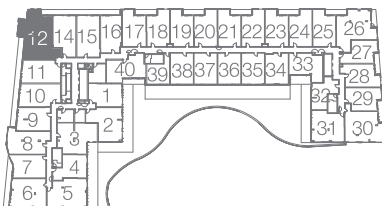

CANOPY

TOWERS

LIBERTY
development

SUITE 3B+D 3 BEDROOM 1,243 SQ. FT.

Balcony 120 Sq.Ft.

Note: Fine print. All prices, figures, sizes, specifications and information are subject to change without notice. E. & O.E. All areas and stated dimensions are approximate. Actual usable floor space, living area and square footage may vary from stated floor area. All illustrations are artist's concept only. The unit shown may be the reverse of the unit purchased. The purchase price does not include any furniture. © 2020 Liberty Development Corporation. All rights reserved.