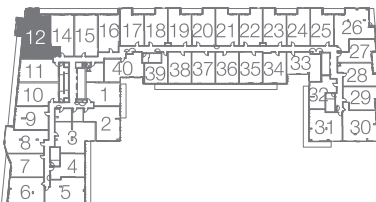

CANOPY

TOWERS

LIBERTY
development

SUITE 3B+D 3 BEDROOM 1,243 SQ. FT.

Balcony 120 Sq.Ft.

Note: Fine print. All prices, figures, sizes, specifications and information are subject to change without notice. E. & O.E. All areas and stated dimensions are approximate. Actual usable floor space, living area and square footage may vary from stated floor area. All illustrations are artist's concept only. The unit shown may be the reverse of the unit purchased. The purchase price does not include any furniture. © 2020 Liberty Development Corporation. All rights reserved.