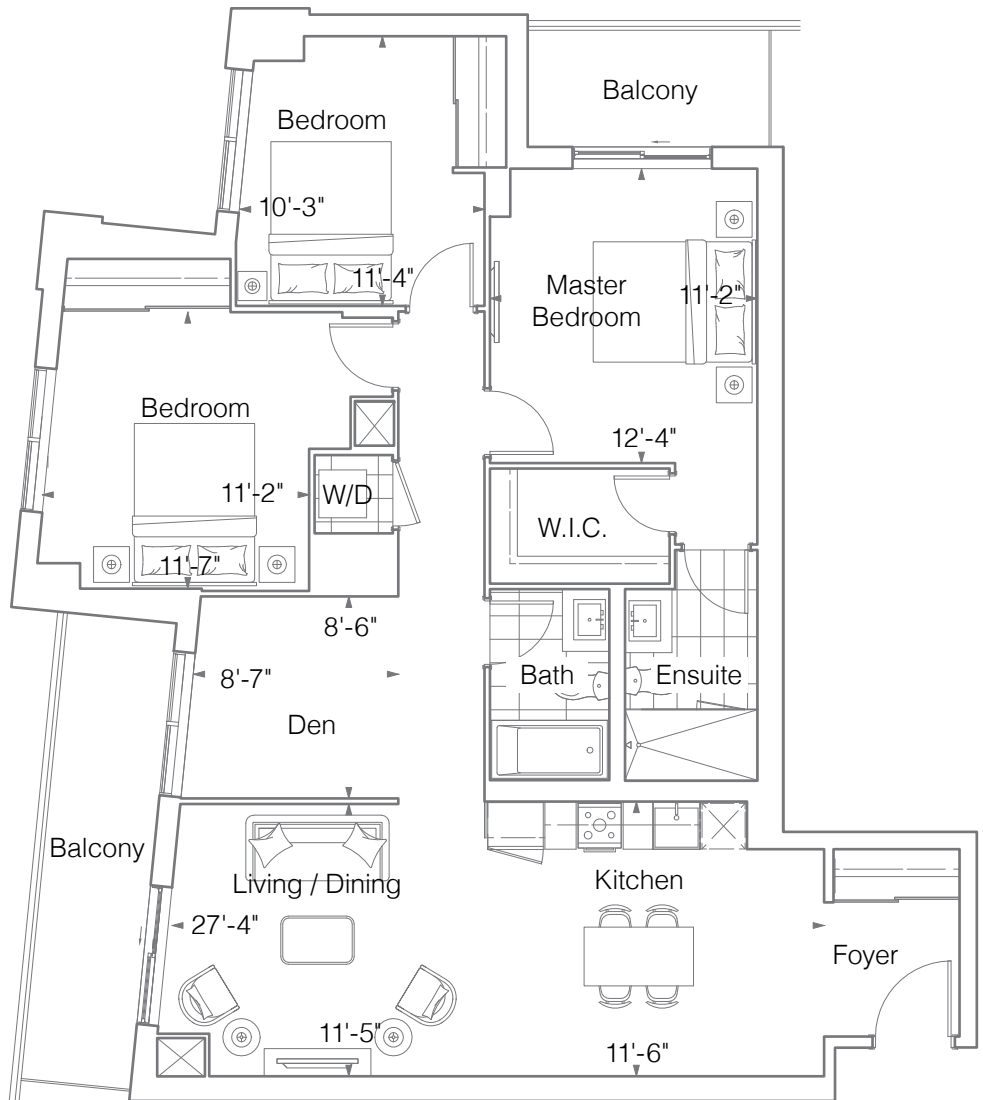

CANOPY

TOWERS

LIBERTY
development

SUITE 3B+D 3 BEDROOM 1,243 SQ. FT.

Balcony 120 Sq.Ft.

Note: Fine print. All prices, figures, sizes, specifications and information are subject to change without notice. E. & O.E. All areas and stated dimensions are approximate. Actual usable floor space, living area and square footage may vary from stated floor area. All illustrations are artist's concept only. The unit shown may be the reverse of the unit purchased. The purchase price does not include any furniture. © 2020 Liberty Development Corporation. All rights reserved.