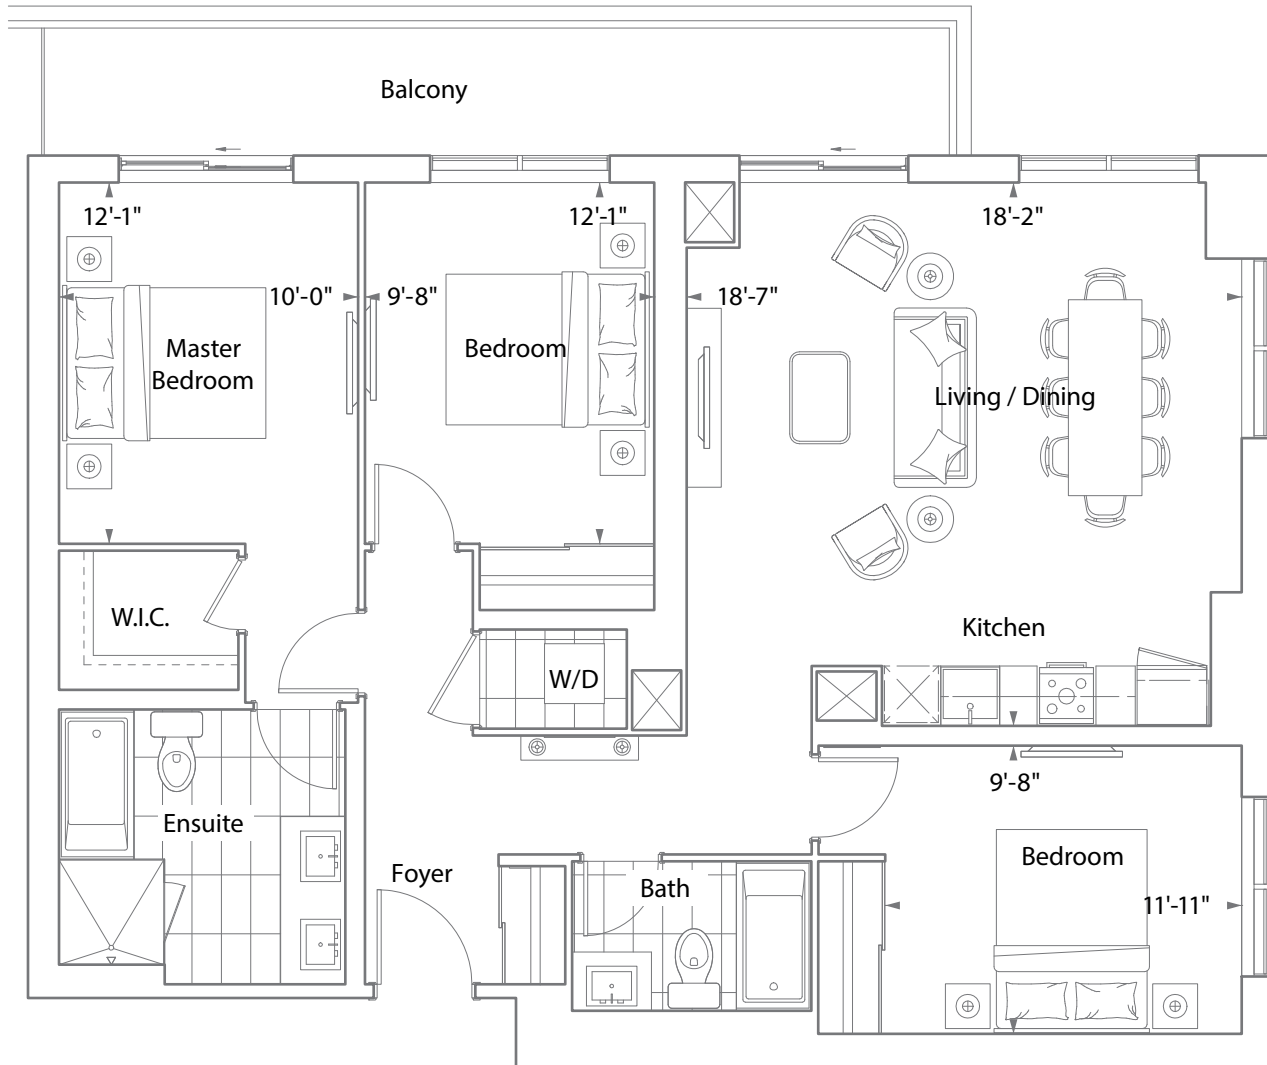

CANOPY

TOWERS

SUITE 3E 3 BEDROOM 1,198 SQ. FT.
Balcony 125 Sq.Ft.

FLOOR 33-34

Note: Fine print. All prices, figures, sizes, specifications and information are subject to change without notice. E. & O.E. All areas and stated dimensions are approximate. Actual usable floor space, living area and square footage may vary from stated floor area. All illustrations are artist's concept only. The unit shown may be the reverse of the unit purchased. The purchase price does not include any furniture. © 2020 Liberty Development Corporation. All rights reserved.