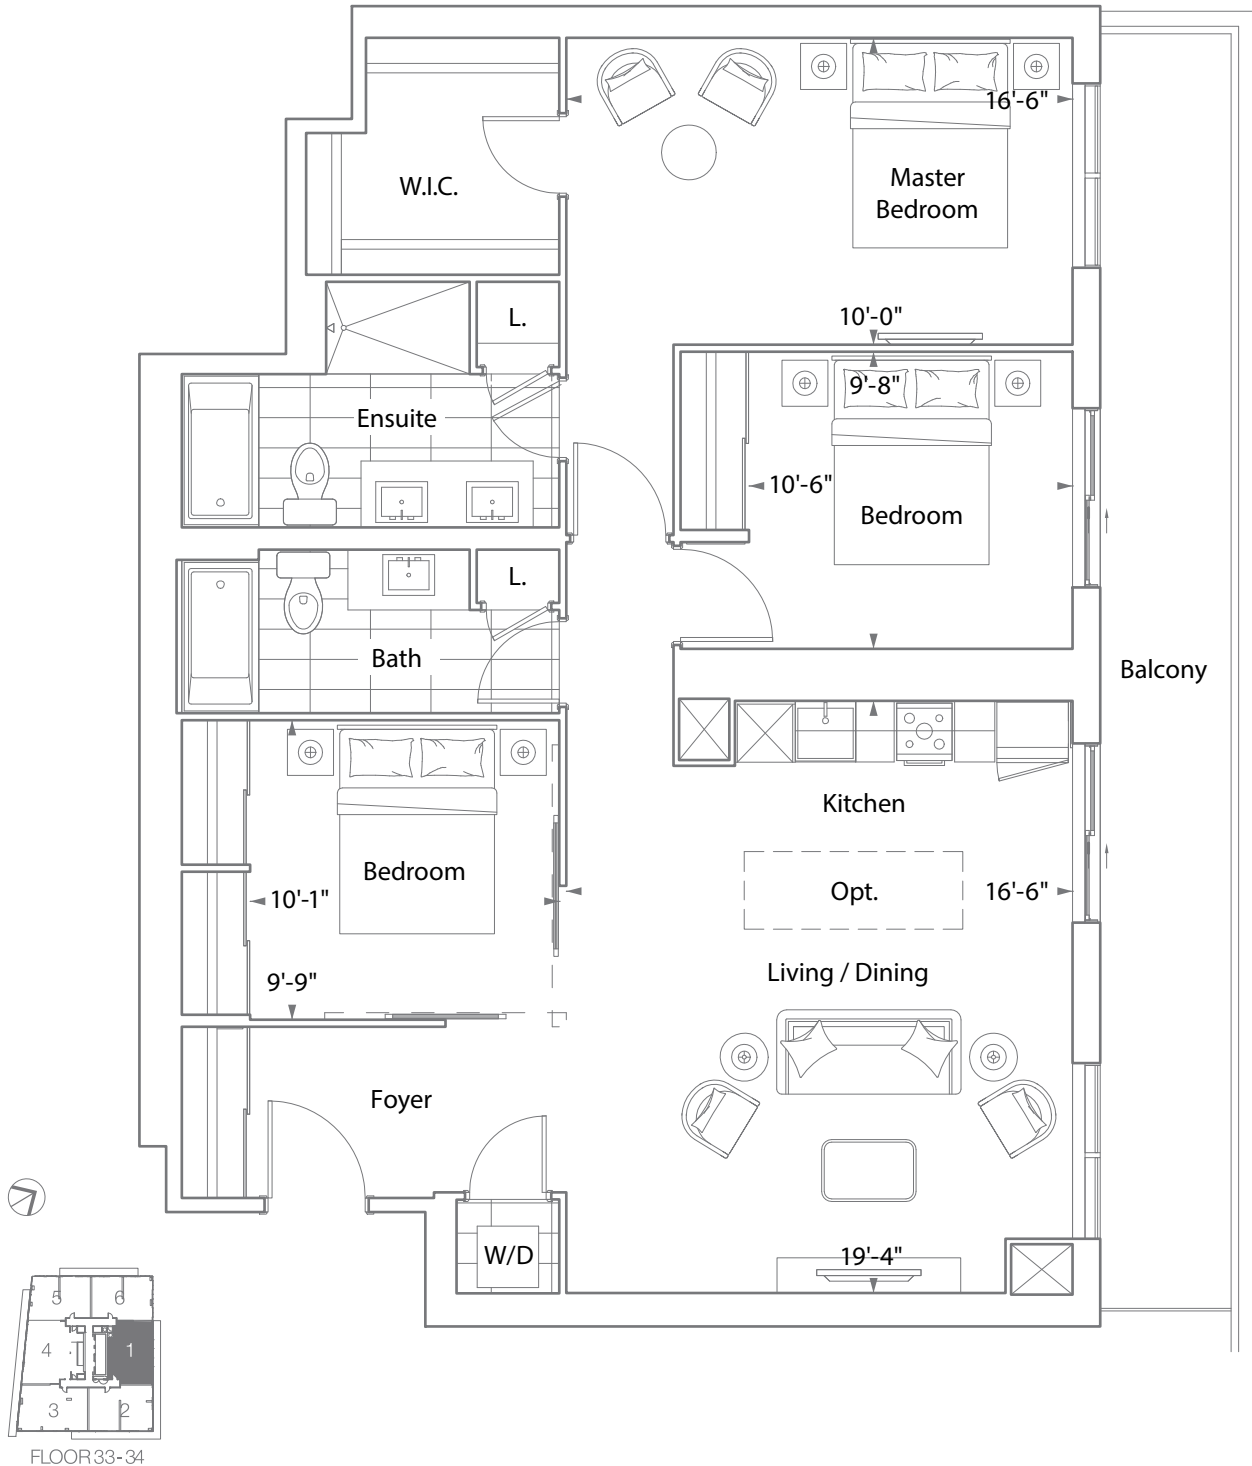

CANOPY

TOWERS

SUITE 3F 3 BEDROOM 1,235 SQ. FT.

Balcony 180 Sq.Ft.

Note: Fine print. All prices, figures, sizes, specifications and information are subject to change without notice. E. & O.E. All areas and stated dimensions are approximate. Actual usable floor space, living area and square footage may vary from stated floor area. All illustrations are artist's concept only. The unit shown may be the reverse of the unit purchased. The purchase price does not include any furniture. © 2020 Liberty Development Corporation. All rights reserved.