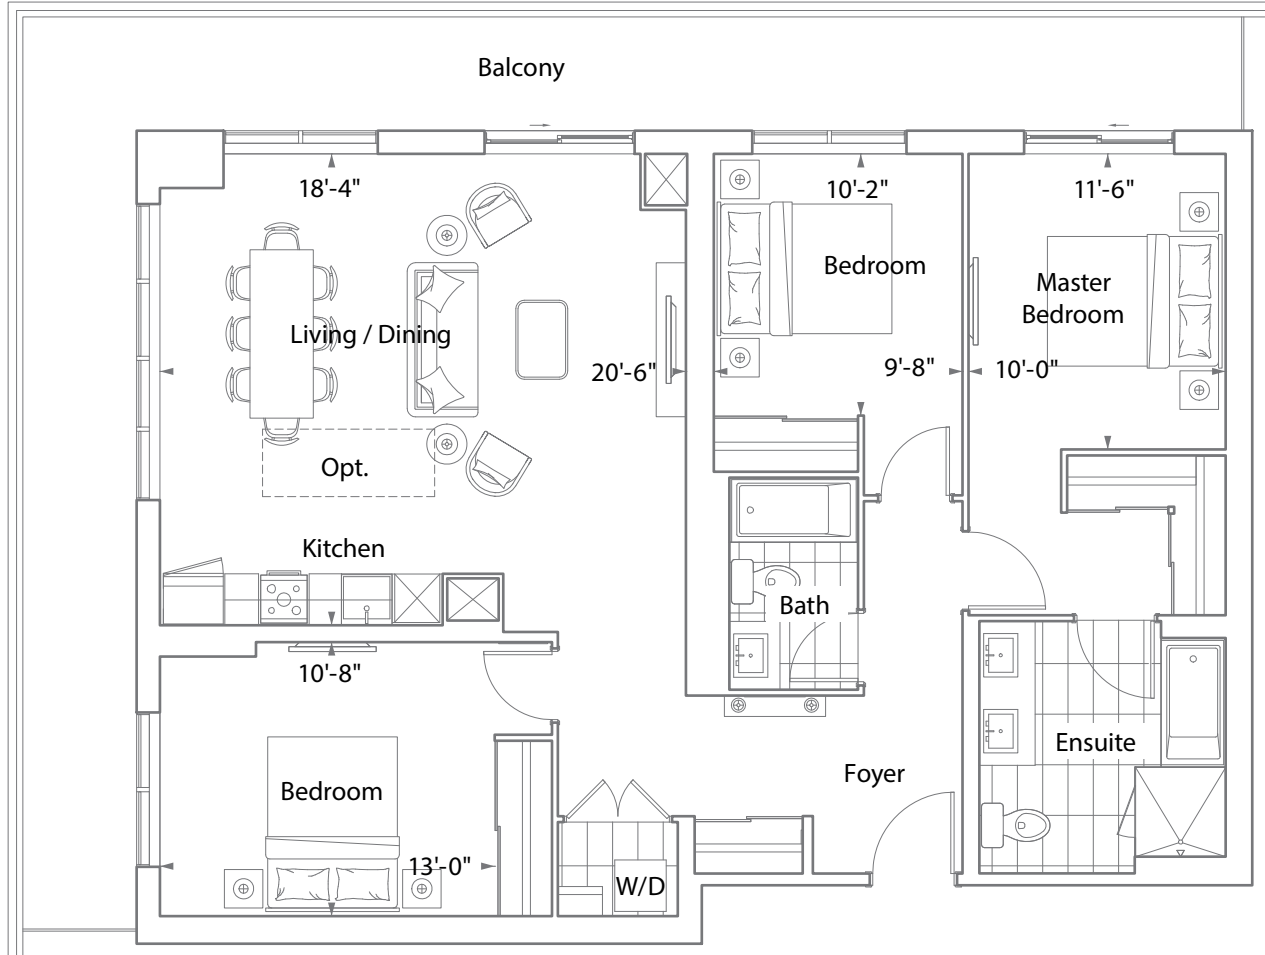

CANOPY

TOWERS

SUITE 3H(BF) 3 BEDROOM (BF) 1,298 SQ. FT.
Balcony 342 Sq.Ft.

FLOOR 33-34

Note: Fine print. All prices, figures, sizes, specifications and information are subject to change without notice. E. & O.E. All areas and stated dimensions are approximate. Actual usable floor space, living area and square footage may vary from stated floor area. All illustrations are artist's concept only. The unit shown may be the reverse of the unit purchased. The purchase price does not include any furniture. © 2020 Liberty Development Corporation. All rights reserved.