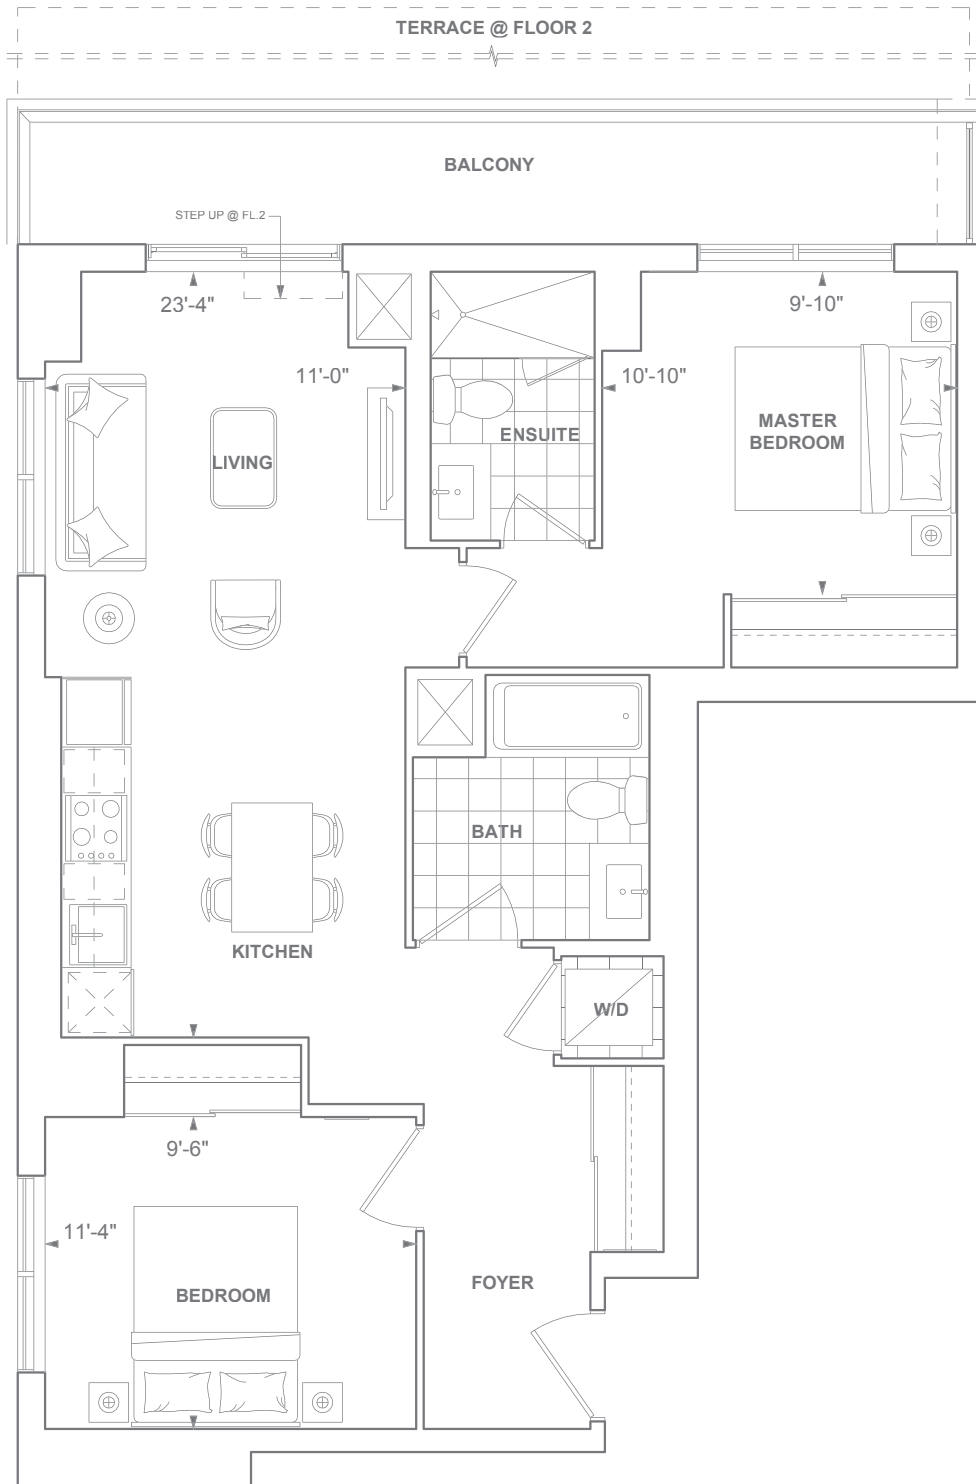

95 SQ. FT. BALCONY

660 SQ. FT. TERRACE (AT FLOOR 2)

BUILDING A

FLOOR 9-12
FLOORS 15-24

BUILDING A

FLOOR 8
BUILDING A

FLOOR 3
FLOORS 5-7

BUILDING A

FLOOR 2

Note: All prices, figures, sizes, specifications and information are subject to change without notice. E. & O.E. All areas and stated dimensions are approximate. Actual usable floor space, living area and square footage may vary from stated floor area. All illustrations are artist's concept only. The unit shown may be the reverse of the unit purchased. The purchase price does not include any furniture. © 2021 Liberty Development Corporation. All rights reserved.