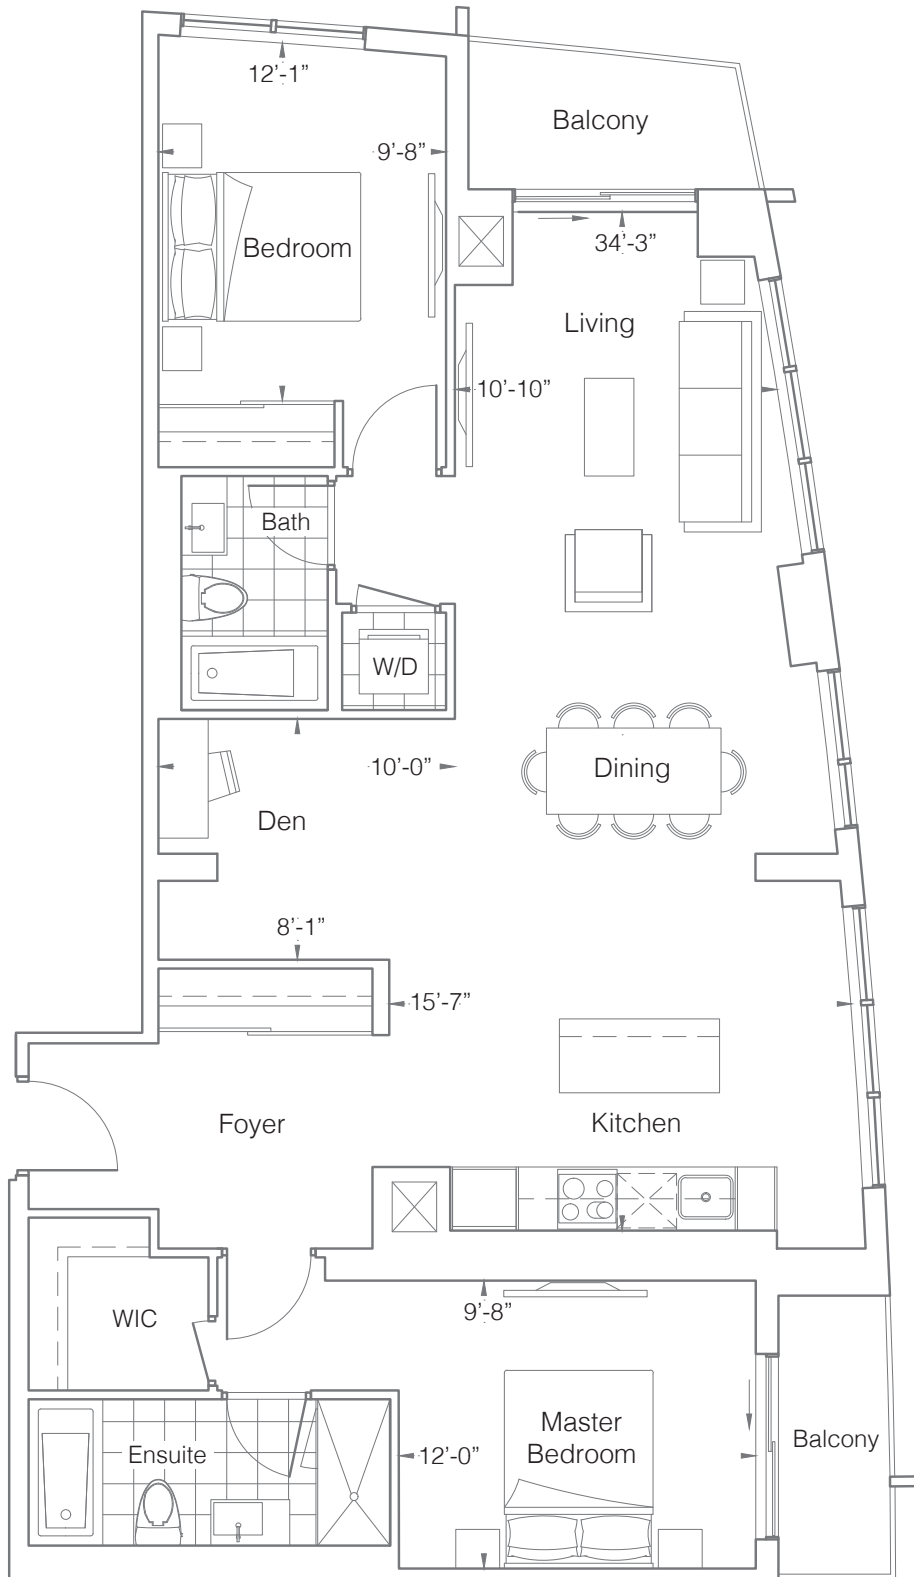

42 sq. ft. Balcony + 35 sq. ft. Balcony

FLOOR 36

Note: All prices, figures, sizes, specifications and information are subject to change without notice. E. & O.E. All areas and stated dimensions are approximate. Actual usable floor space, living area and square footage may vary from stated floor area. All illustrations are artist's concept only. The unit shown may be the reverse of the unit purchased. The purchase price does not include any furniture. © 2019 Liberty Development Corporation. All rights reserved.