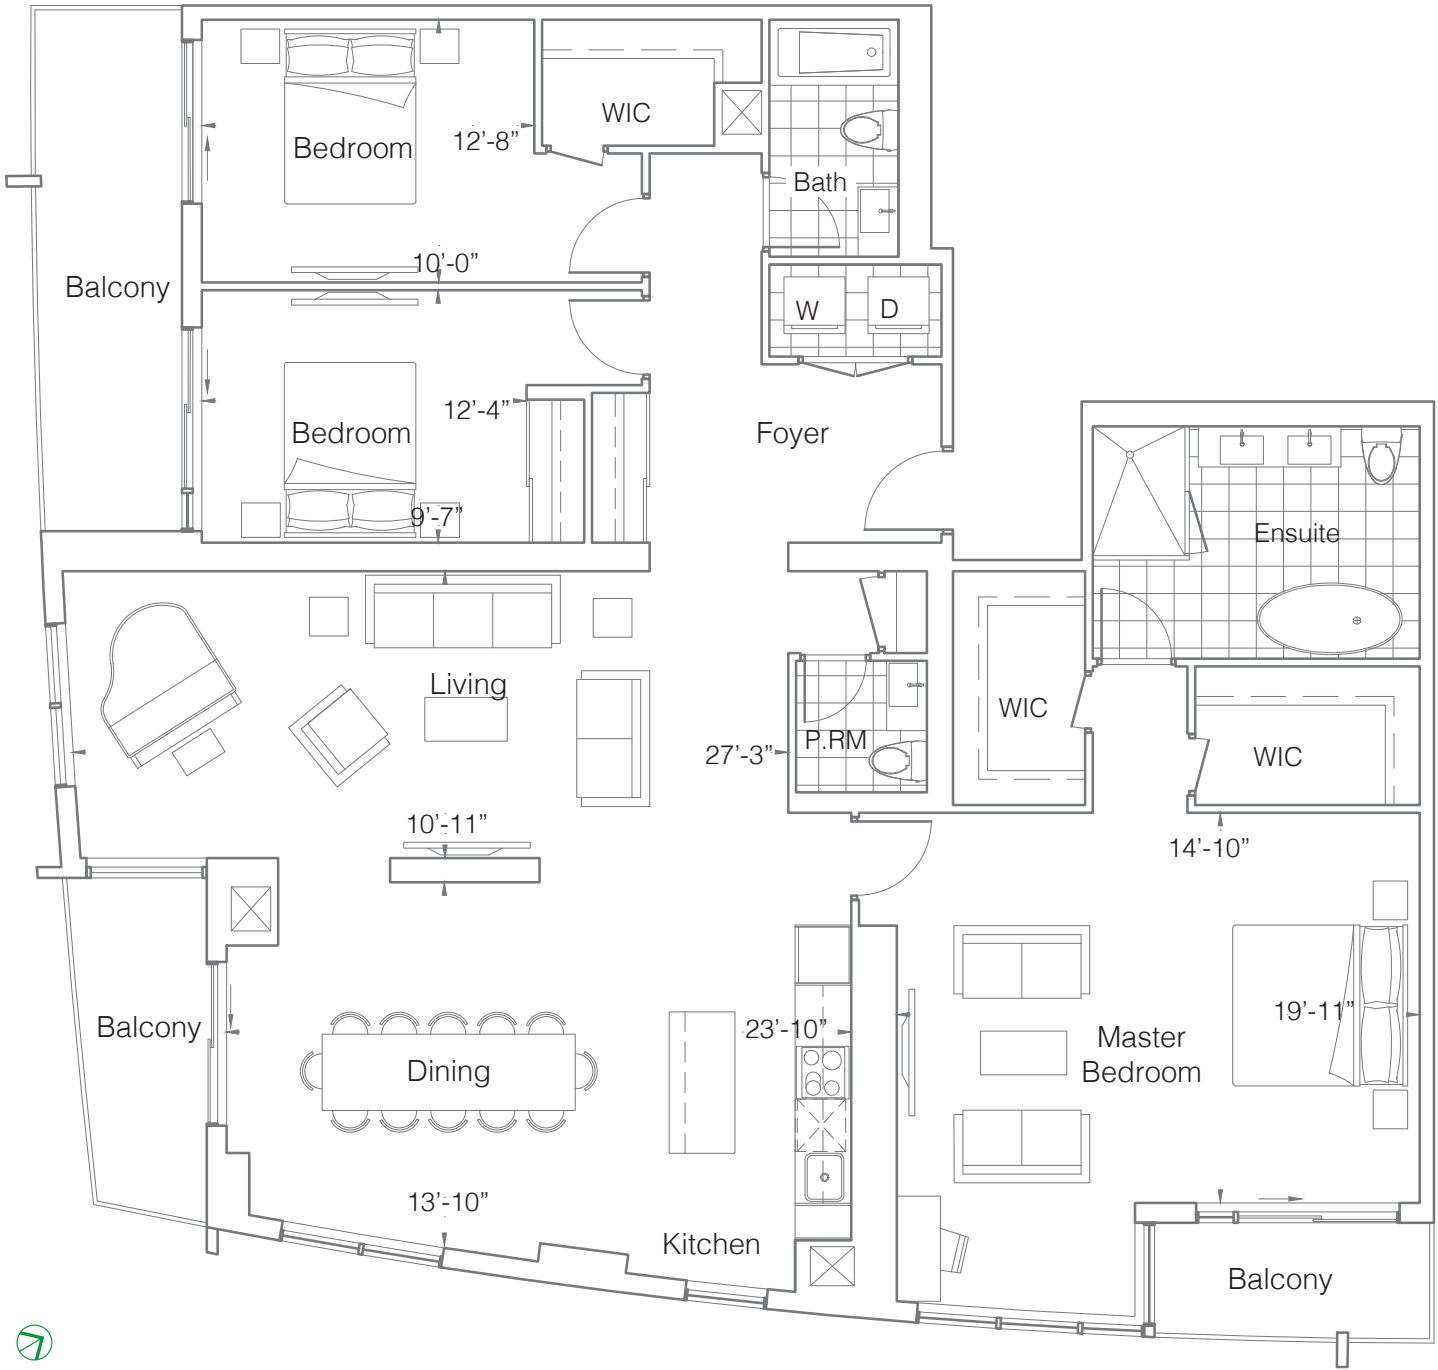

3C 3 Bedroom 2,060 sq. ft.

40 sq. ft. Balcony + 55 sq. ft. Balcony
+ 100 sq. ft. Balcony

FLOOR 31

Note: All prices, figures, sizes, specifications and information are subject to change without notice. E. & O.E. All areas and stated dimensions are approximate. Actual usable floor space, living area and square footage may vary from stated floor area. All illustrations are artist's concept only. The unit shown may be the reverse of the unit purchased. The purchase price does not include any furniture. © 2020 Liberty Development Corporation. All rights reserved.