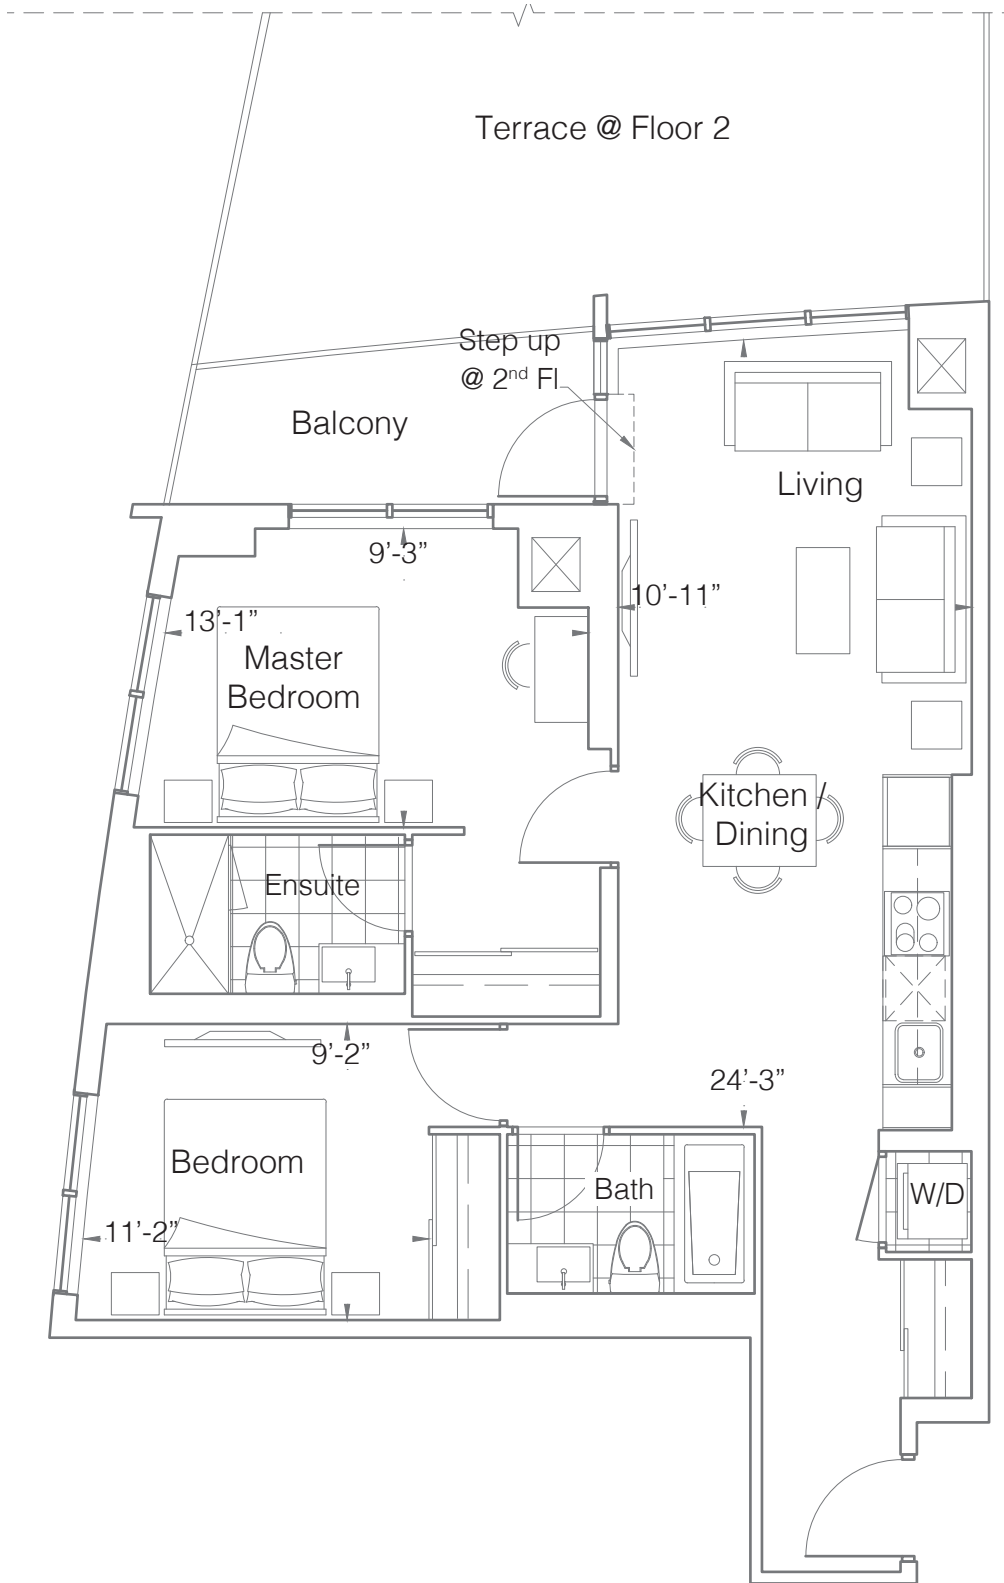

55 sq. ft. Balcony
380 sq. ft. Terrace (@Floor 2)

Note: All prices, figures, sizes, specifications and information are subject to change without notice. E. & O.E. All areas and stated dimensions are approximate. Actual usable floor space, living area and square footage may vary from stated floor area. All illustrations are artist's concept only. The unit shown may be the reverse of the unit purchased. The purchase price does not include any furniture.
© 2020 Liberty Development Corporation. All rights reserved.