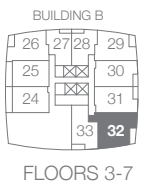

55 sq. ft. Balcony
380 sq. ft. Terrace (@Floor 2)

Note: All prices, figures, sizes, specifications and information are subject to change without notice. E. & O.E. All areas and stated dimensions are approximate. Actual usable floor space, living area and square footage may vary from stated floor area. All illustrations are artist's concept only. The unit shown may be the reverse of the unit purchased. The purchase price does not include any furniture.
© 2020 Liberty Development Corporation. All rights reserved.