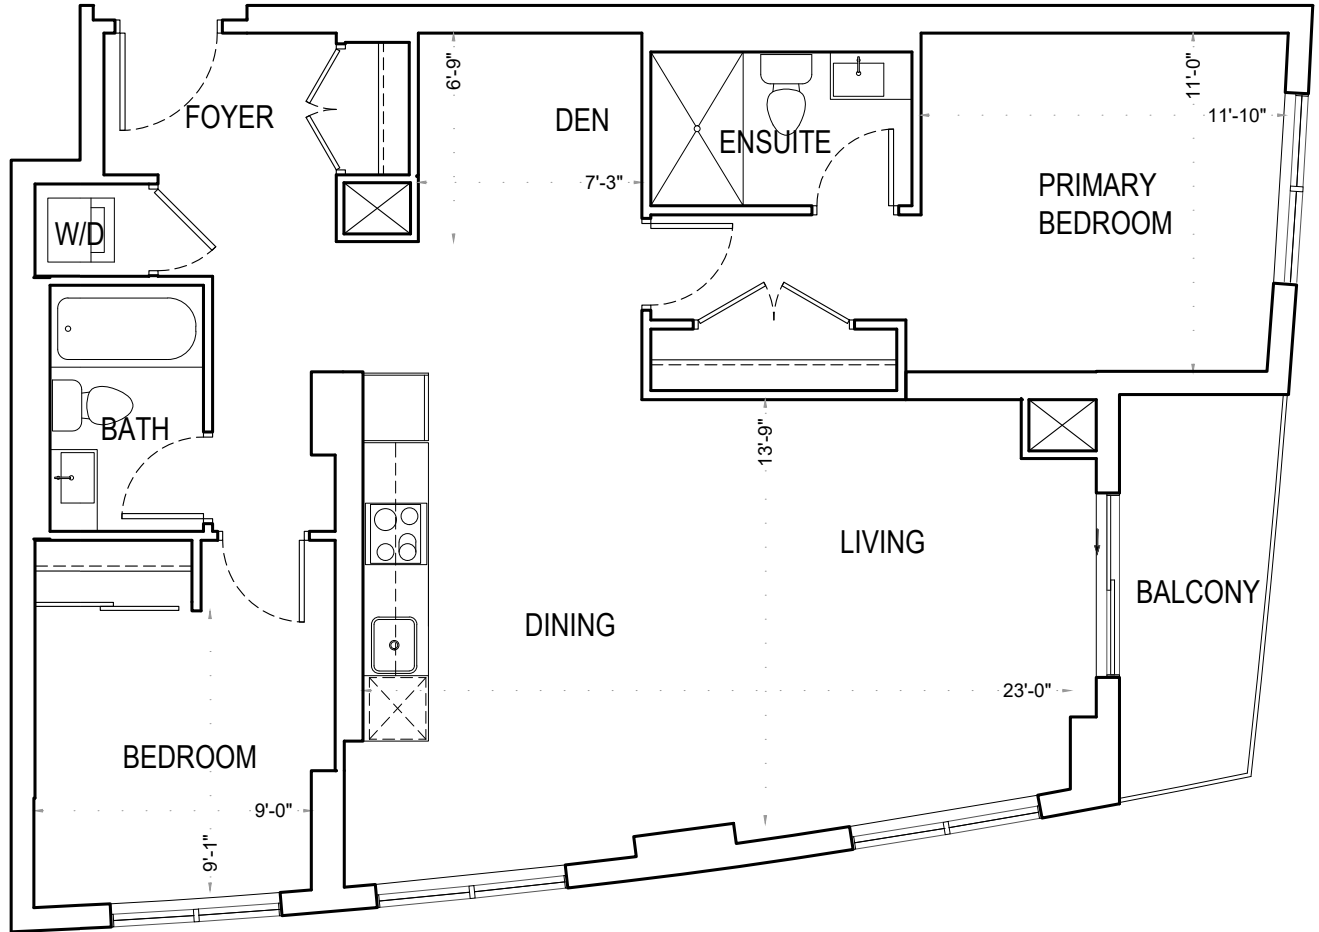

# 2J+D 2 Bedroom + Den 1,064 sq. ft.

55 sq. ft. Balcony

TOWER B

FLOOR 31

Note: All prices, figures, sizes, specifications and information are subject to change without notice. E. & O.E. All areas and stated dimensions are approximate. Actual usable floor space, living area and square footage may vary from stated floor area. All illustrations are artist's concept only. The unit shown may be the reverse of the unit purchased. The purchase price does not include any furniture. © 2022 Liberty Development Corporation. All rights reserved.