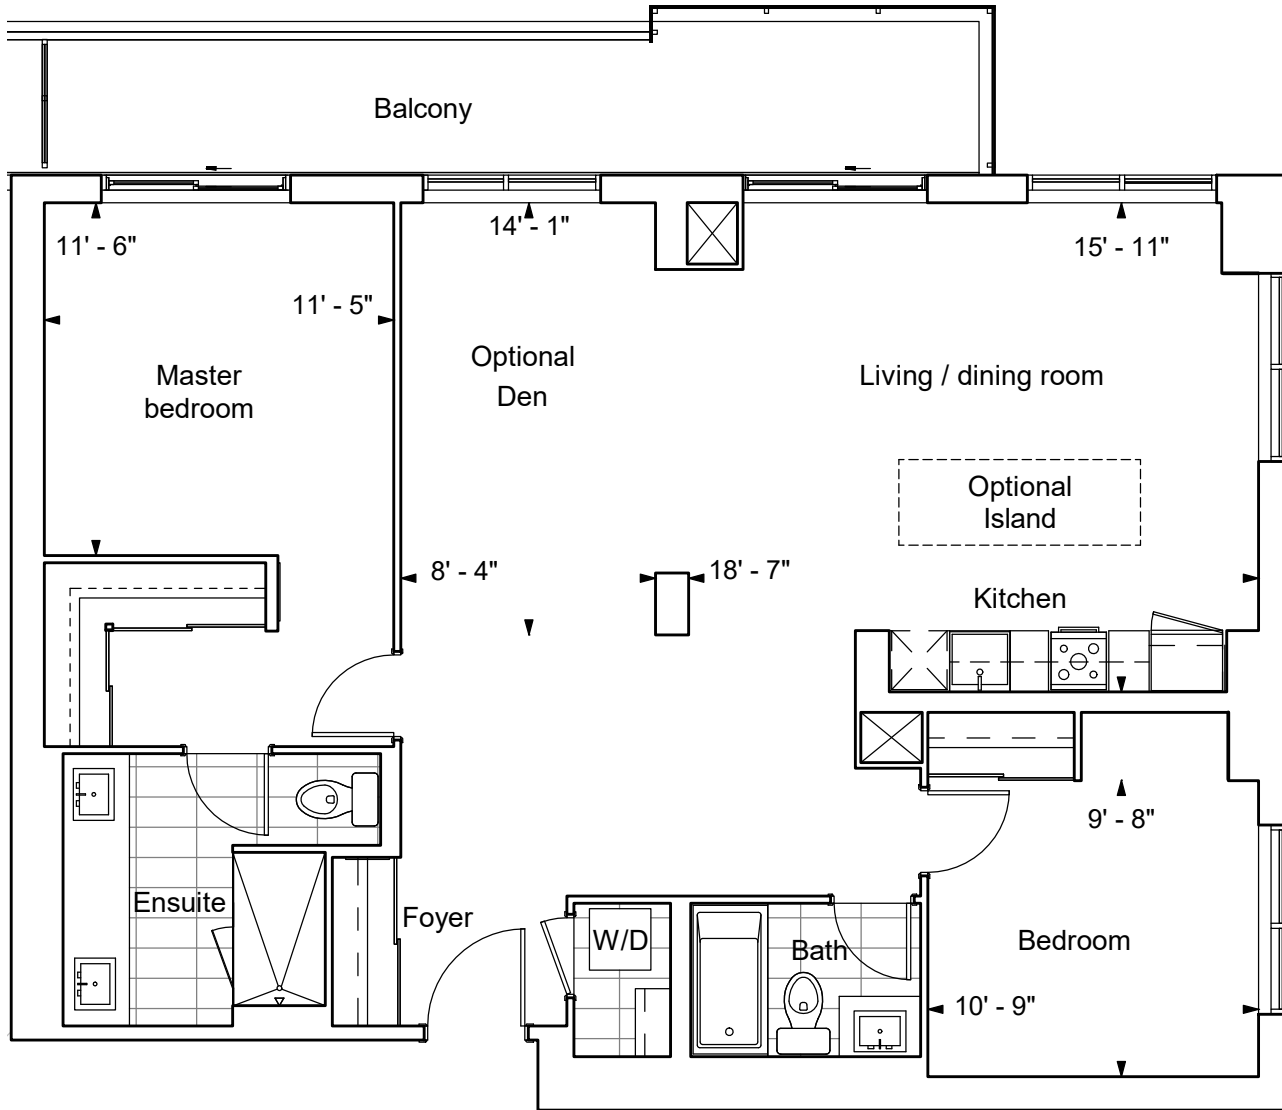

CANOPY

TOWERS

SUITE 2V 2 BEDROOM 1,198 SQ. FT.
Balcony 125 Sq.Ft.

FLOOR 34

Note: Fine print. All prices, figures, sizes, specifications and information are subject to change without notice. E. & O.E. All areas and stated dimensions are approximate. Actual usable floor space, living area and square footage may vary from stated floor area. All illustrations are artist's concept only. The unit shown may be the reverse of the unit purchased. The purchase price does not include any furniture. © 2020 Liberty Development Corporation. All rights reserved.