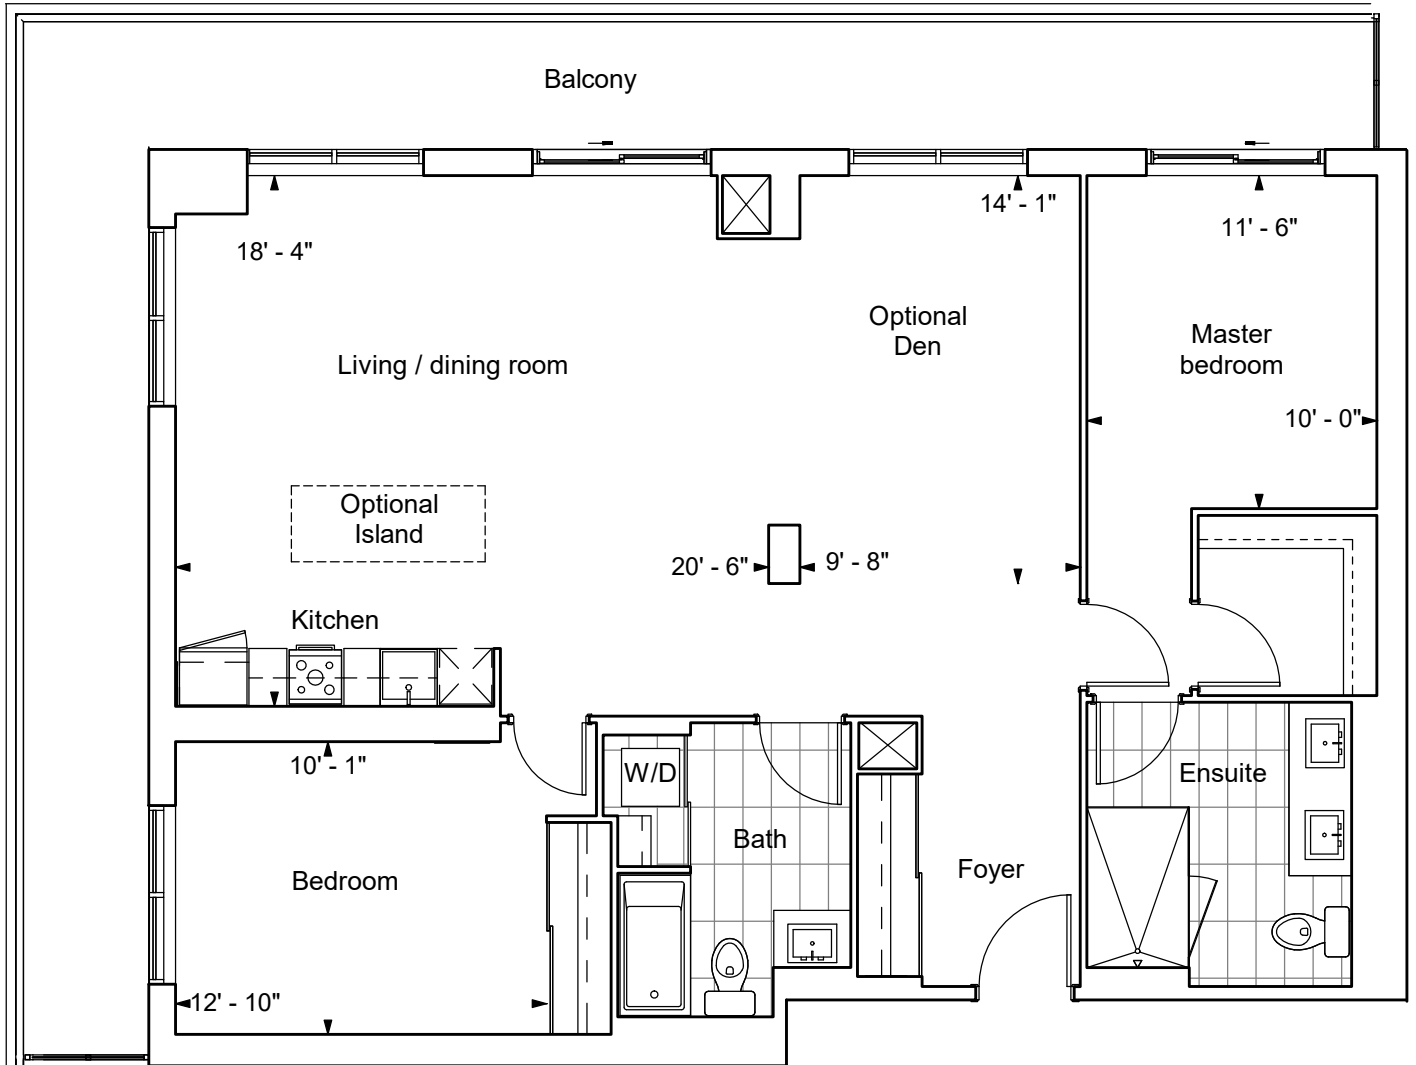

CANOPY

TOWERS

SUITE 2W(BF) 2 BEDROOM (BF) 1,298 SQ. FT.
Balcony 342 Sq.Ft.

Note: Fine print. All prices, figures, sizes, specifications and information are subject to change without notice. E. & O.E. All areas and stated dimensions are approximate. Actual usable floor space, living area and square footage may vary from stated floor area. All illustrations are artist's concept only. The unit shown may be the reverse of the unit purchased. The purchase price does not include any furniture. © 2020 Liberty Development Corporation. All rights reserved.