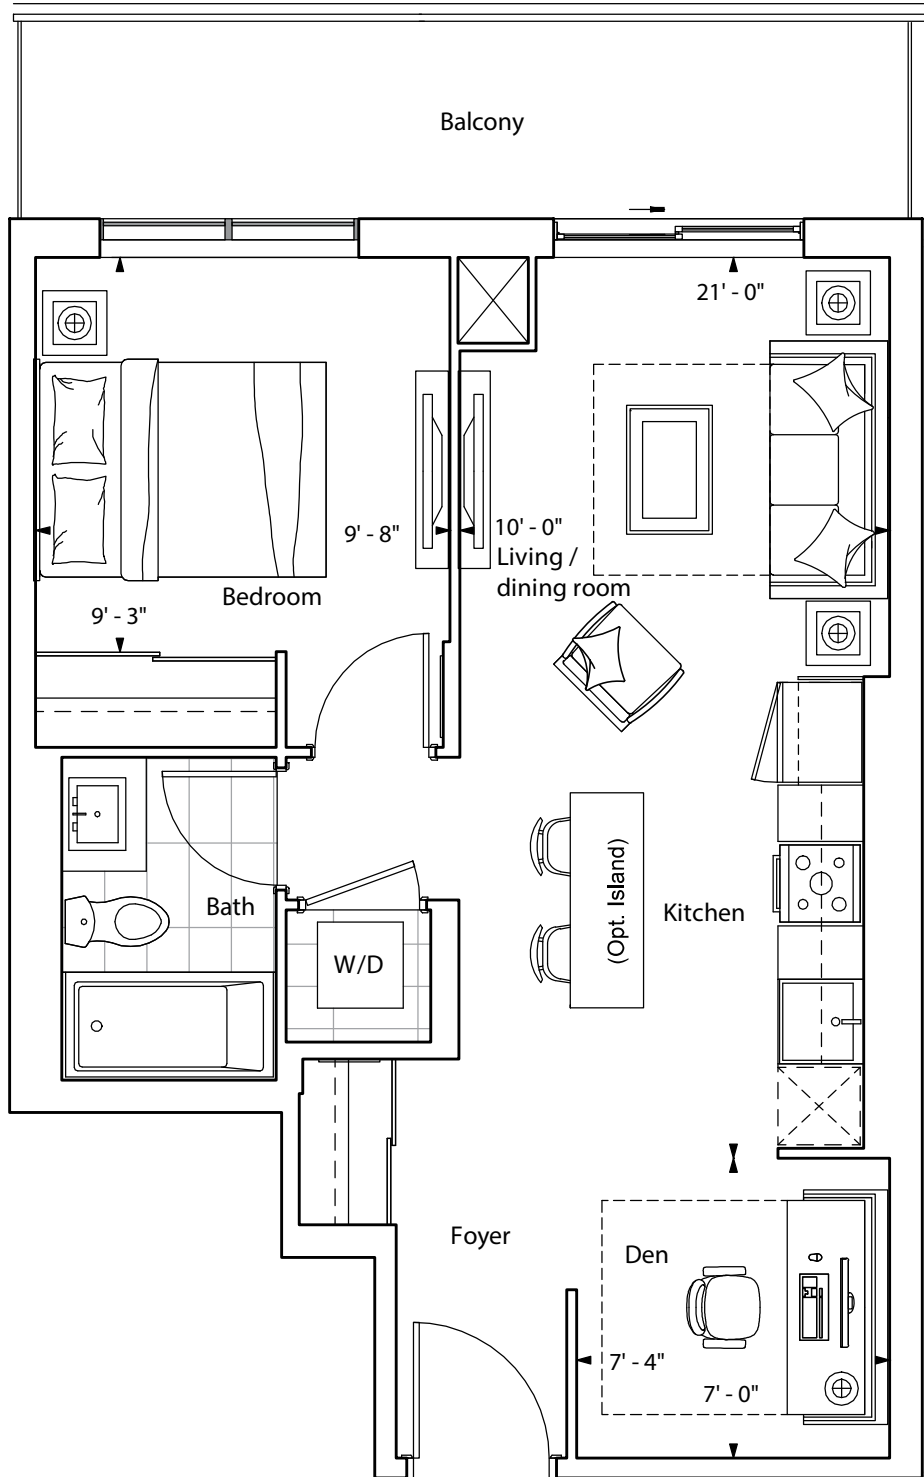

CANOPY

TOWERS

SUITE 1A+D 1 BEDROOM + DEN 550 SQ. FT.

Balcony 80 Sq.Ft.

FLOOR 8 - 12
FLOOR 14 - 33

Note: All prices, figures, sizes, specifications and information are subject to change without notice. E. & O.E. All areas and stated dimensions are approximate. Actual usable floor space, living area and square footage may vary from stated floor area. All illustrations are artist's concept only. The unit shown may be the reverse of the unit purchased. The purchase price does not include any furniture. © 2023 Liberty Development Corporation. All rights reserved.