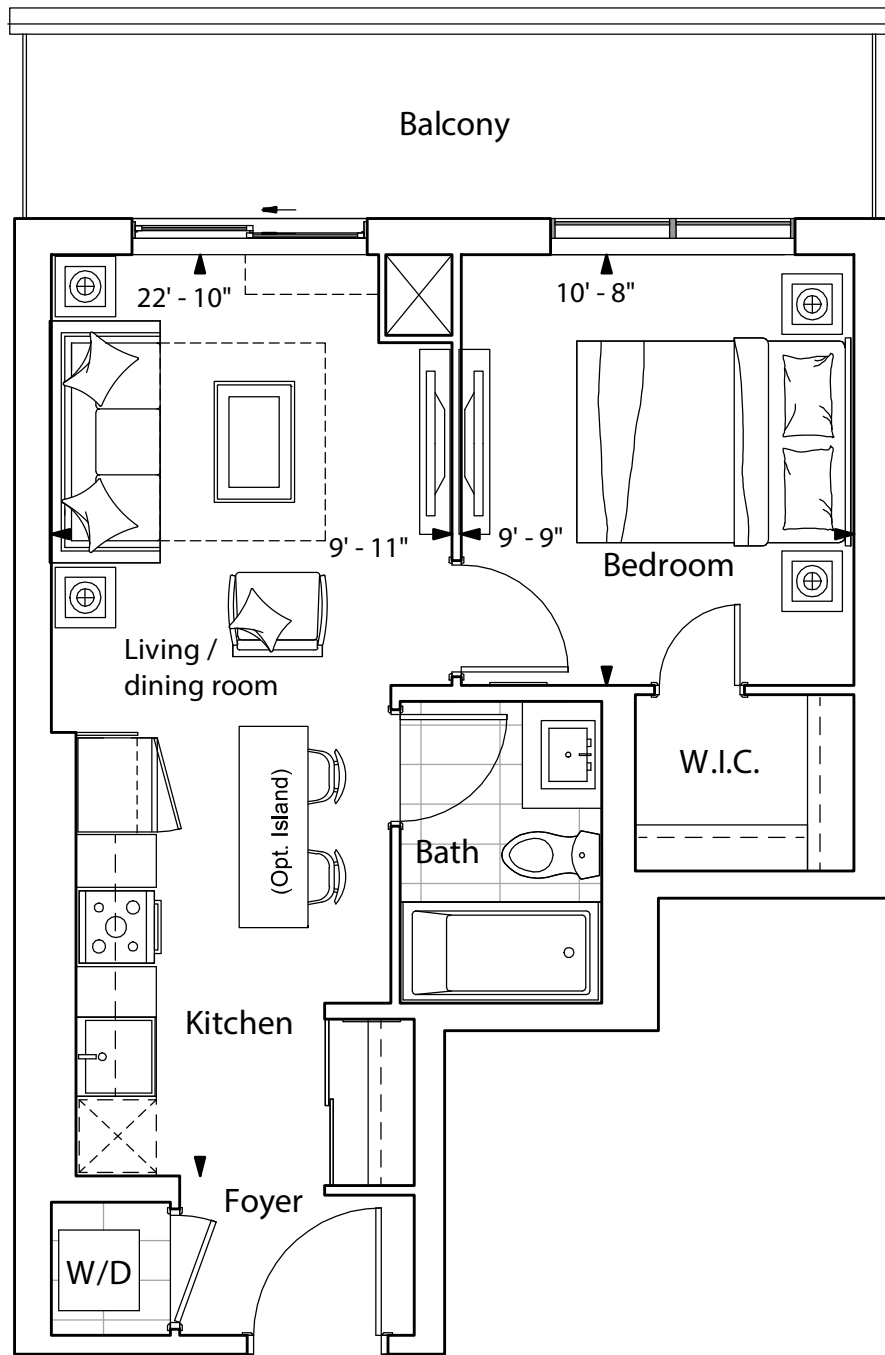

CANOPY

TOWERS

SUITE 1B 1 BEDROOM 482 SQ. FT.

Balcony 74 Sq.Ft.

FLOOR 8 - 12
FLOOR 14 - 33

Note: All prices, figures, sizes, specifications and information are subject to change without notice. E. & O.E. All areas and stated dimensions are approximate. Actual usable floor space, living area and square footage may vary from stated floor area. All illustrations are artist's concept only. The unit shown may be the reverse of the unit purchased. The purchase price does not include any furniture. © 2023 Liberty Development Corporation. All rights reserved.