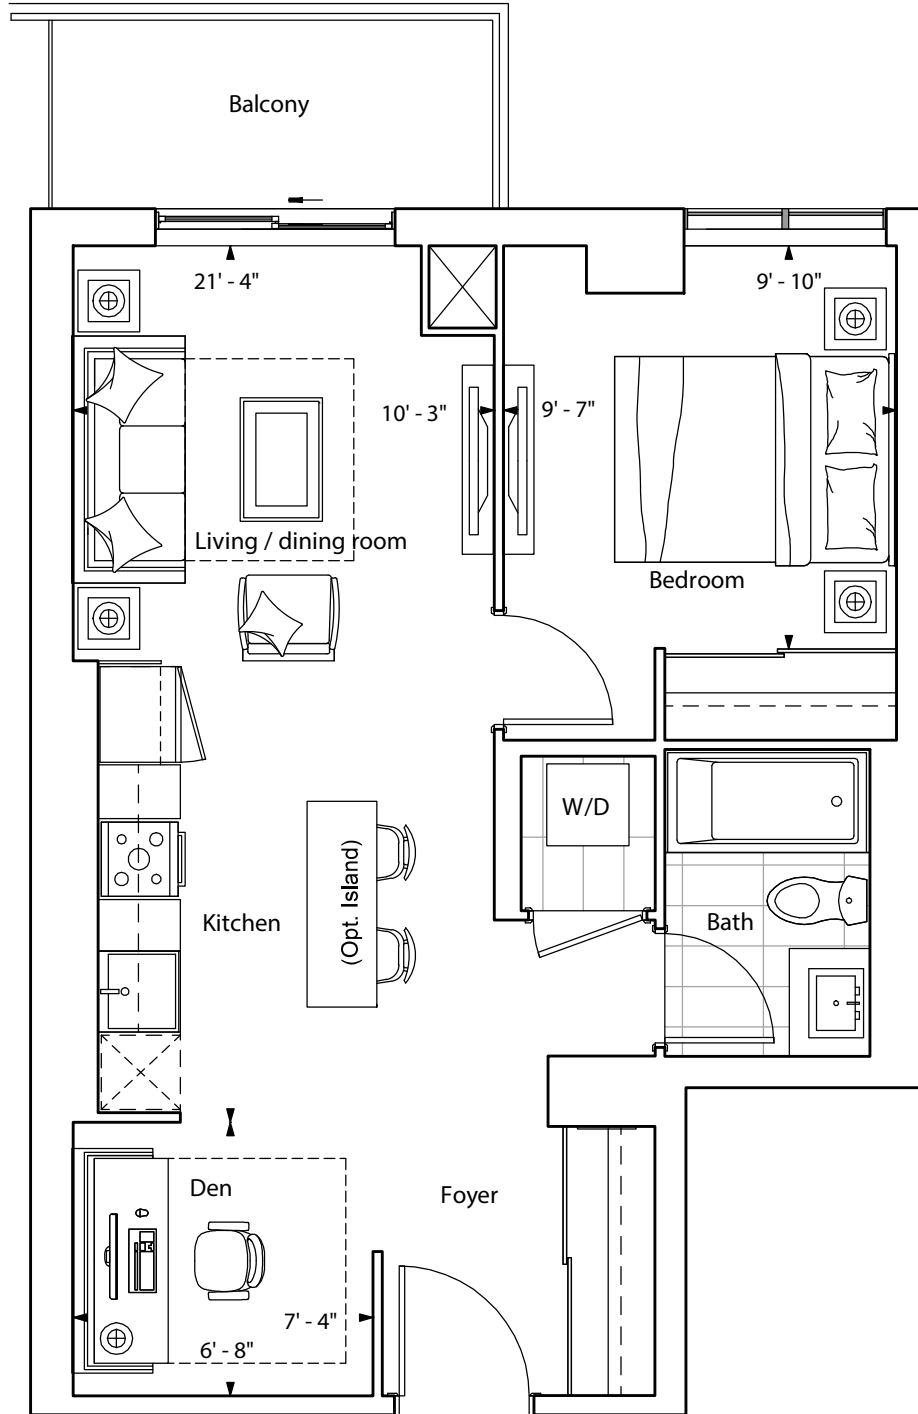

# CANOPY

## TOWERS

### SUITE 1B+D 1 BEDROOM + DEN 565 SQ. FT.

Balcony 40 Sq.Ft.

FLOOR 8 - 12  
FLOOR 14 - 33

Note: All prices, figures, sizes, specifications and information are subject to change without notice. E. & O.E. All areas and stated dimensions are approximate. Actual usable floor space, living area and square footage may vary from stated floor area. All illustrations are artist's concept only. The unit shown may be the reverse of the unit purchased. The purchase price does not include any furniture. © 2023 Liberty Development Corporation. All rights reserved.