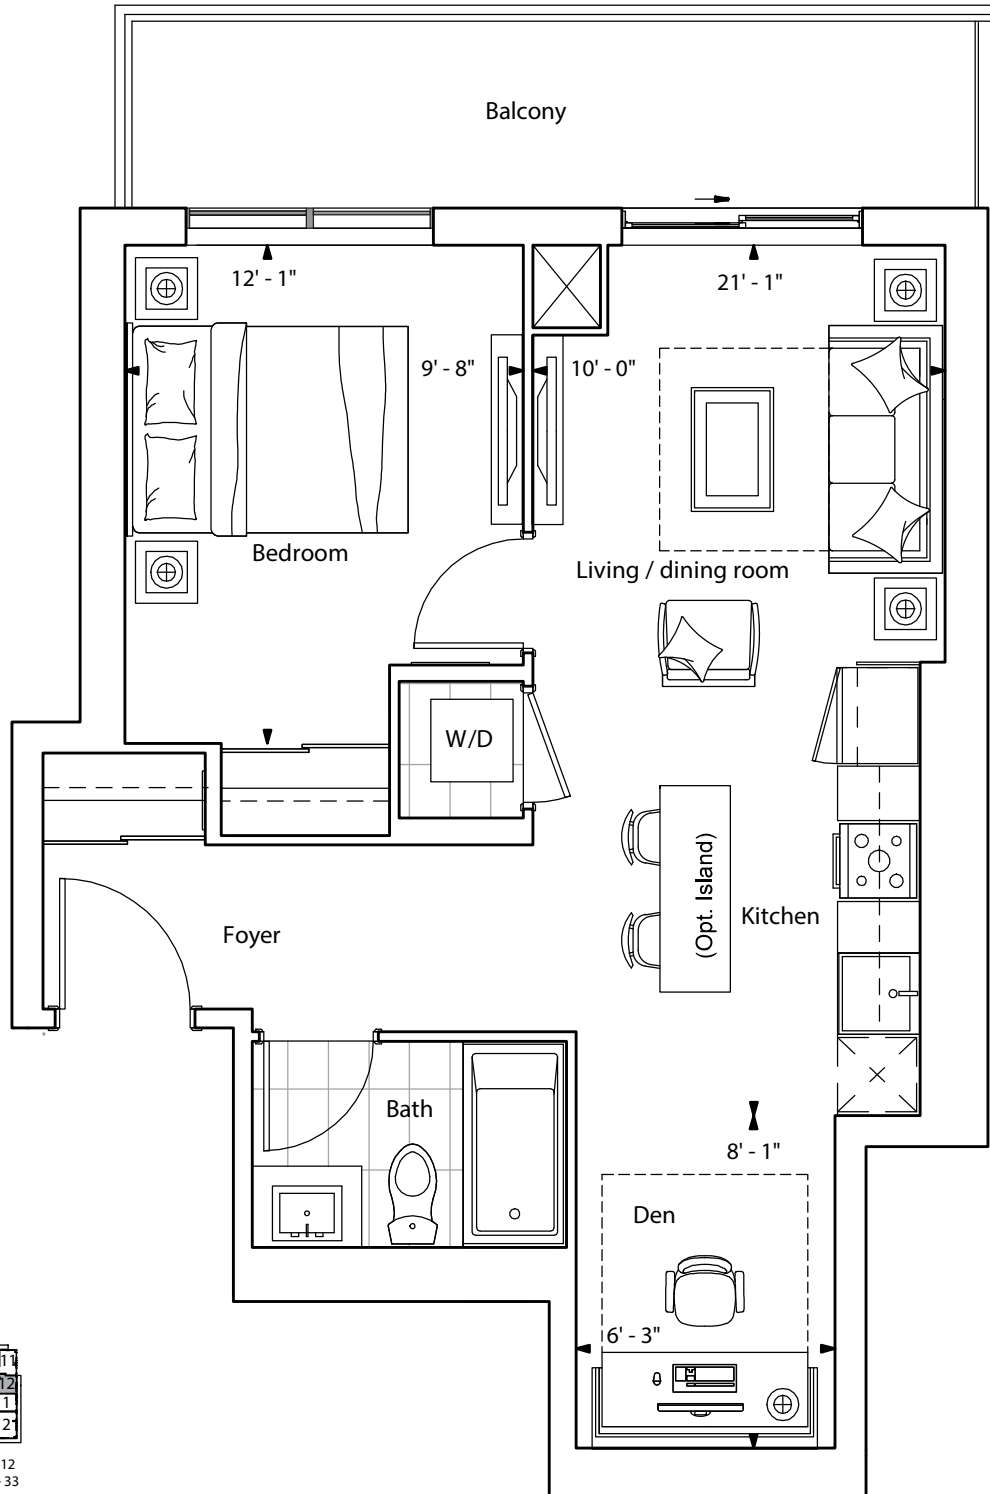

# CANOPY

## TOWERS

### SUITE 1C+D 1 BEDROOM + DEN 572 SQ. FT.

Balcony 80 Sq.Ft.

Note: All prices, figures, sizes, specifications and information are subject to change without notice. E. & O.E. All areas and stated dimensions are approximate. Actual usable floor space, living area and square footage may vary from stated floor area. All illustrations are artist's concept only. The unit shown may be the reverse of the unit purchased. The purchase price does not include any furniture. © 2023 Liberty Development Corporation. All rights reserved.